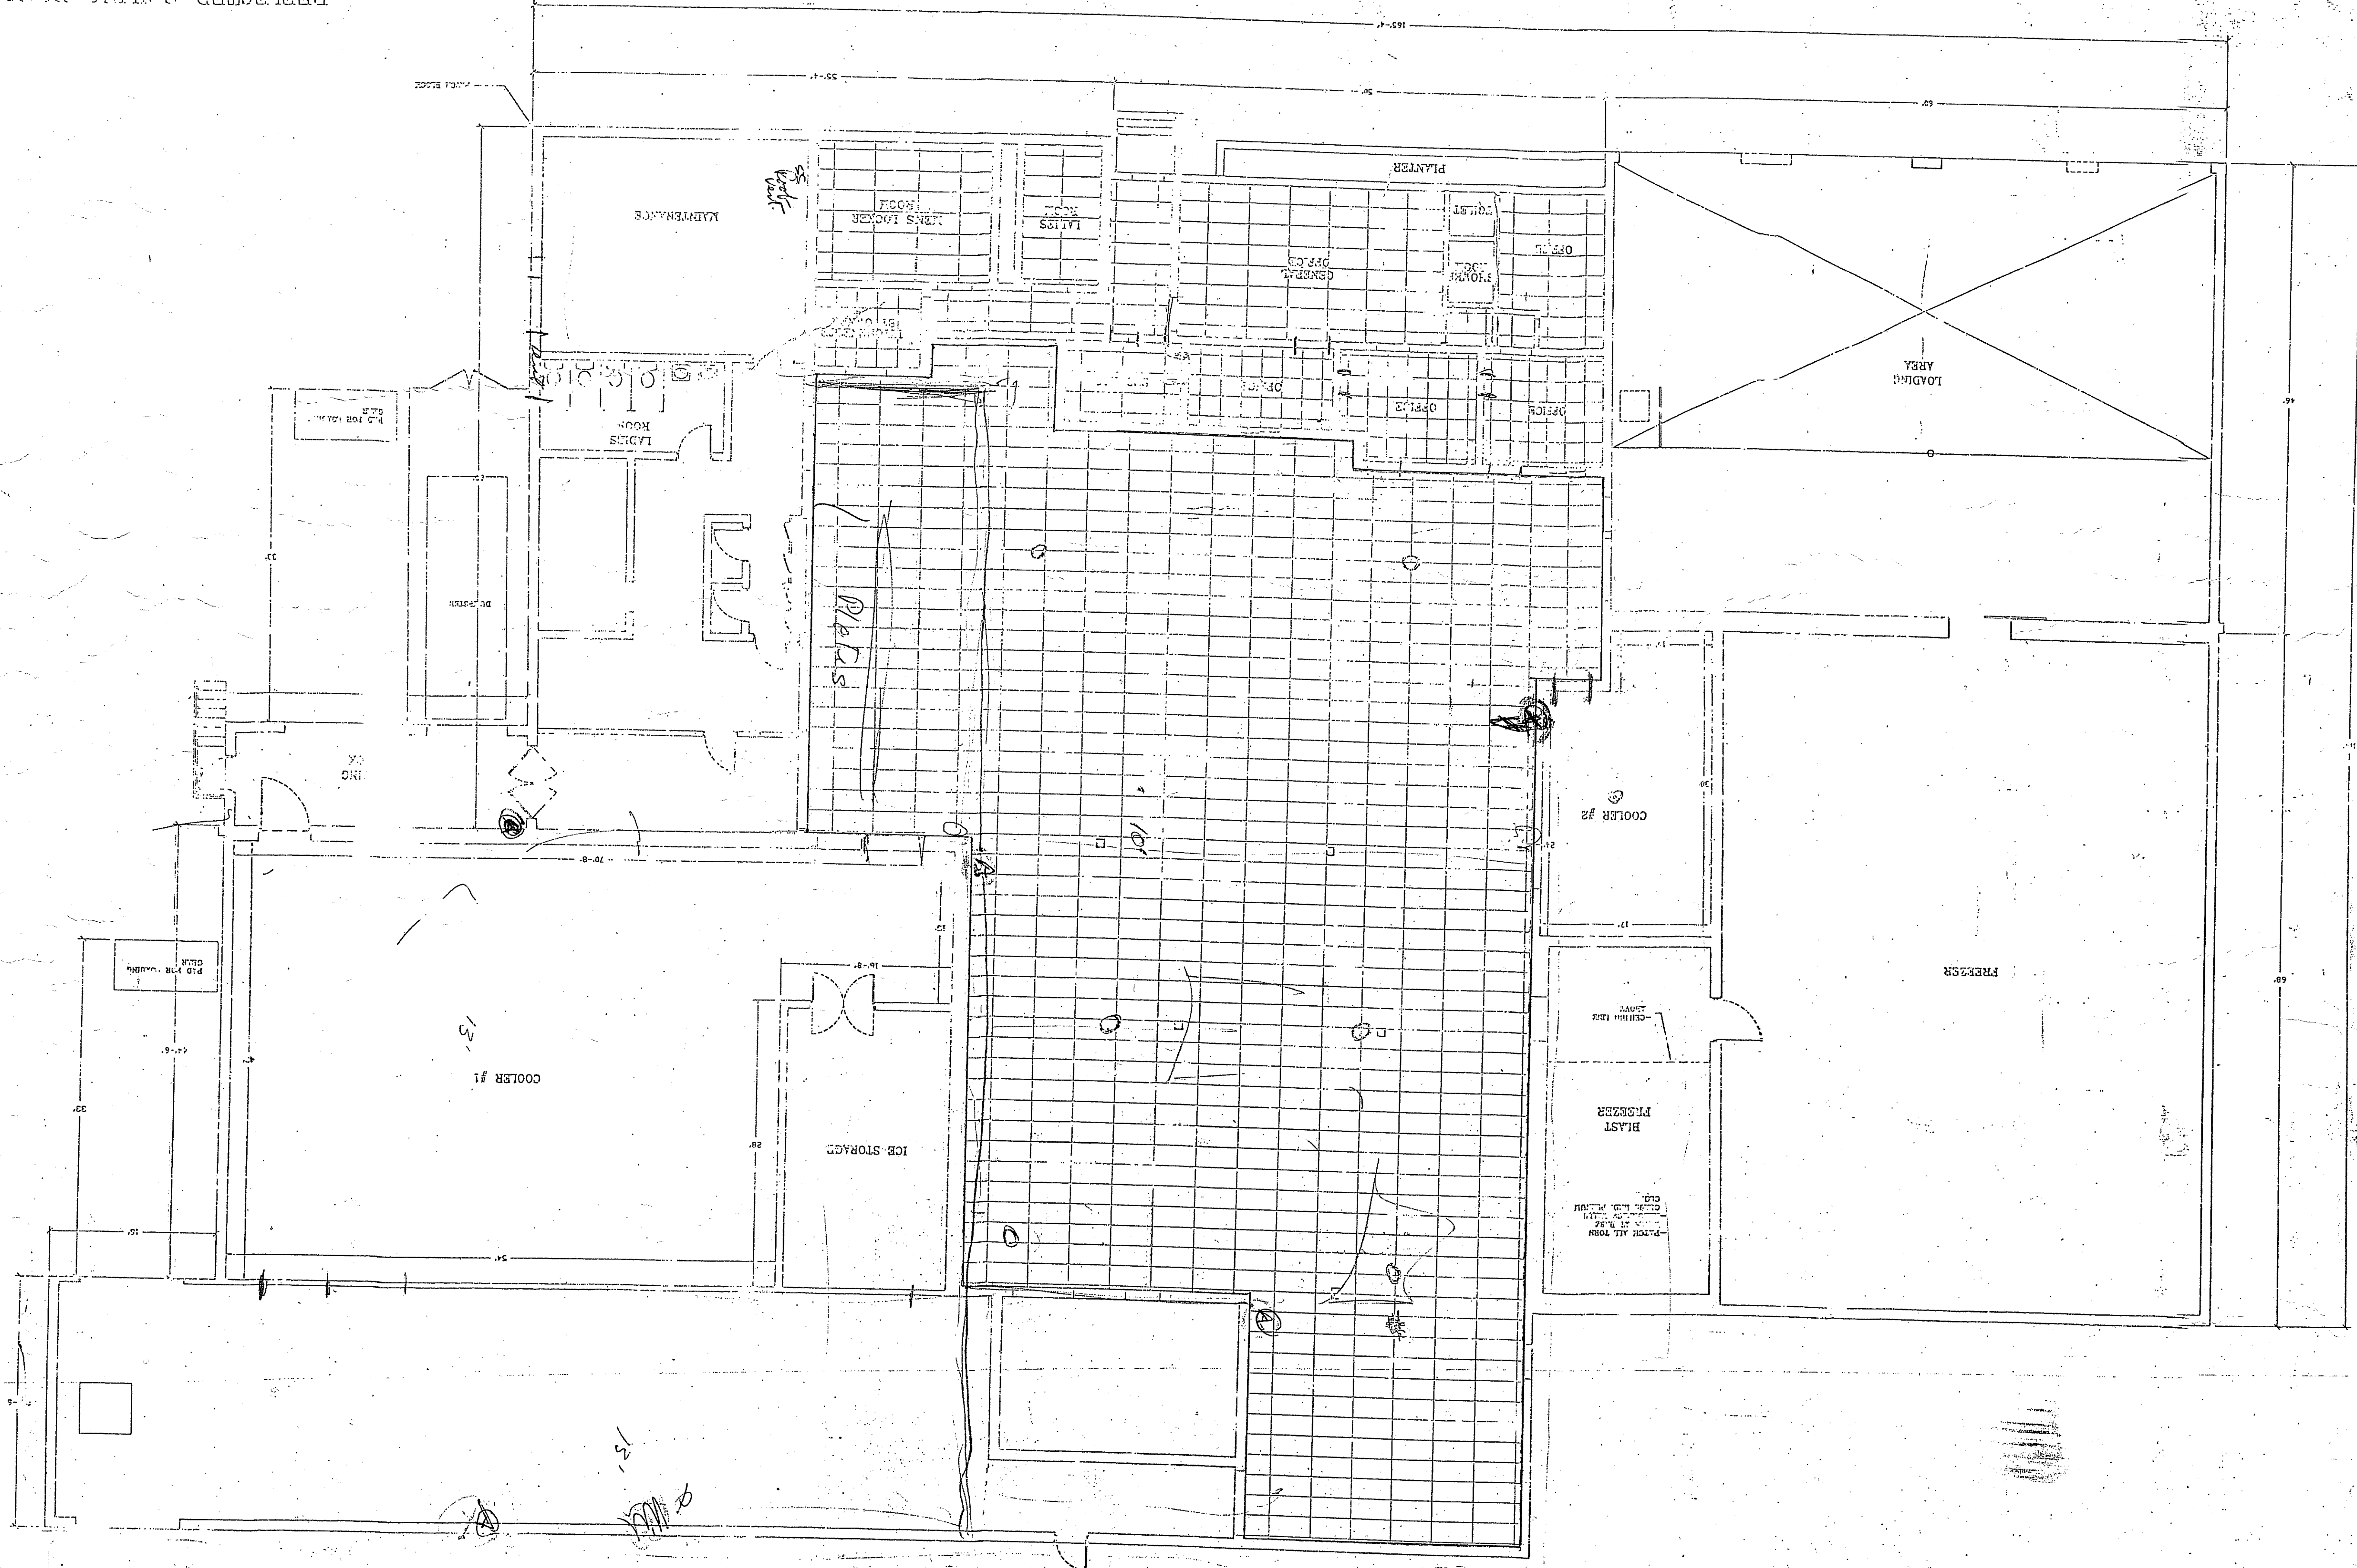

REFLECTED CEILING PLAN
SCALE 1/8" = 1'-0"

REVISIONS: 1. 11/11/11
2. 11/11/11
3. 11/11/11